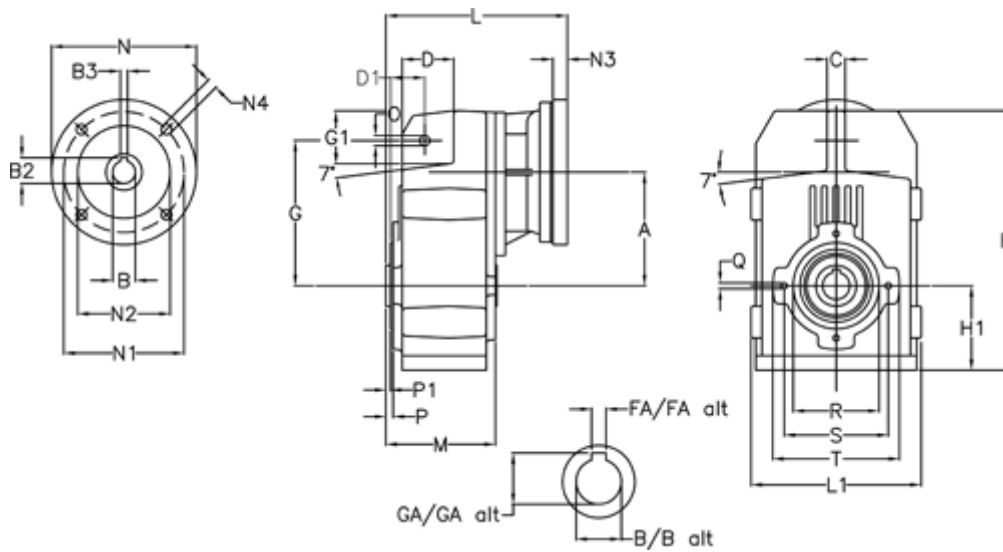

Article number: 29560104473225  
 Description: Shaft mounted gear  
 A102H25-44,7-P71B5

## Measures

A = 112.50	FA = 8	M = 100.5	Q = M8x12
B = 25	G = 140	N = 160	R = 80
B1 = 14	G1 = 51.0	N1 = 130	S = 100
B2 = 16.3	GA = 28.3	N2 = 110	T = 120
B3 = 5	H = 251.0	N4 = M8x16	
C = 20	H1 = 84.0	O = 11	
D = 47.5	L = 185.5	P = 4.5	
D1 = 35.0	L1 = 170	P1 = 3.0	